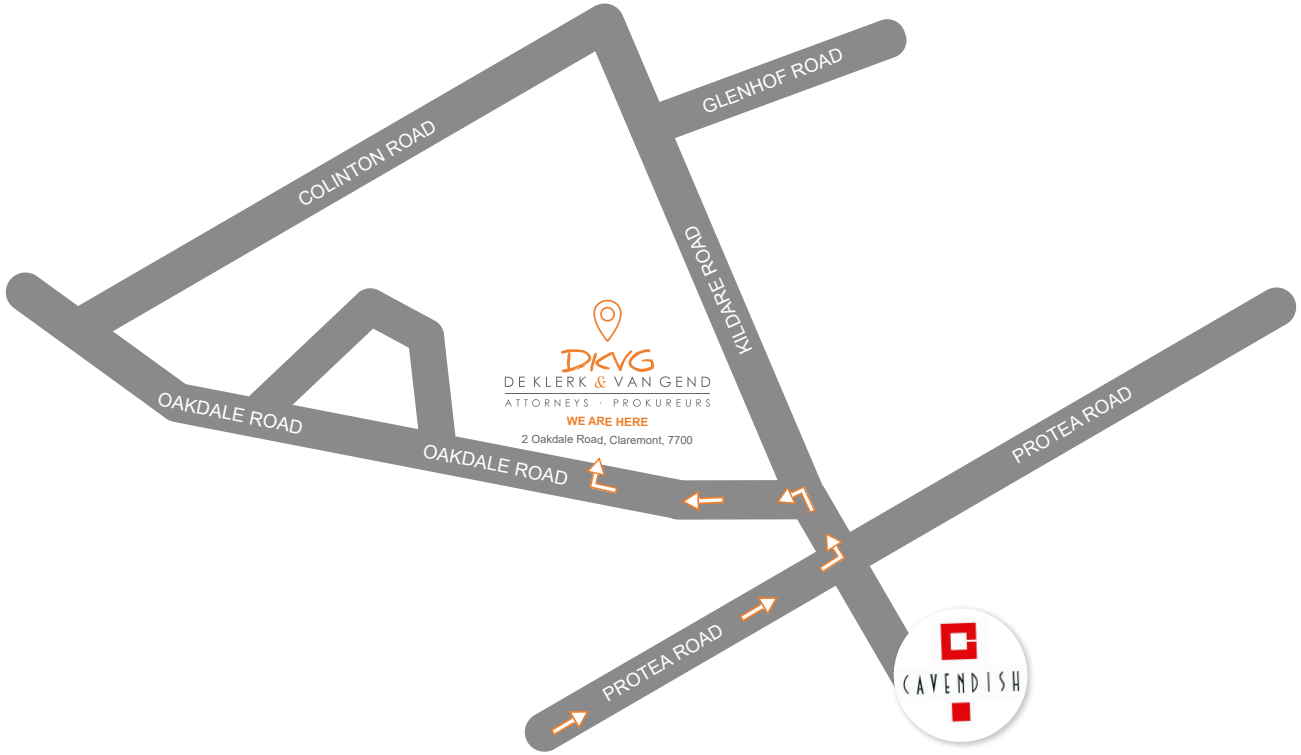

**YOUR ROAD MAP TO QUALITY EXPERTISE AND CUSTOMER SERVICE**

 **Map**

[View on Google Maps](#)

 **Directions**

**How to get to our office from the N2:**

- Take the exit for M3/Rhodes Drive toward Muizenberg.
- Take the M63 exit toward Newlands.
- Turn right onto Newlands Avenue.
- Just before the robot, turn left onto Kildare Road.
- Turn right onto Oakdale Road.
- **We are here:** 2 Oakdale Road, Claremont.