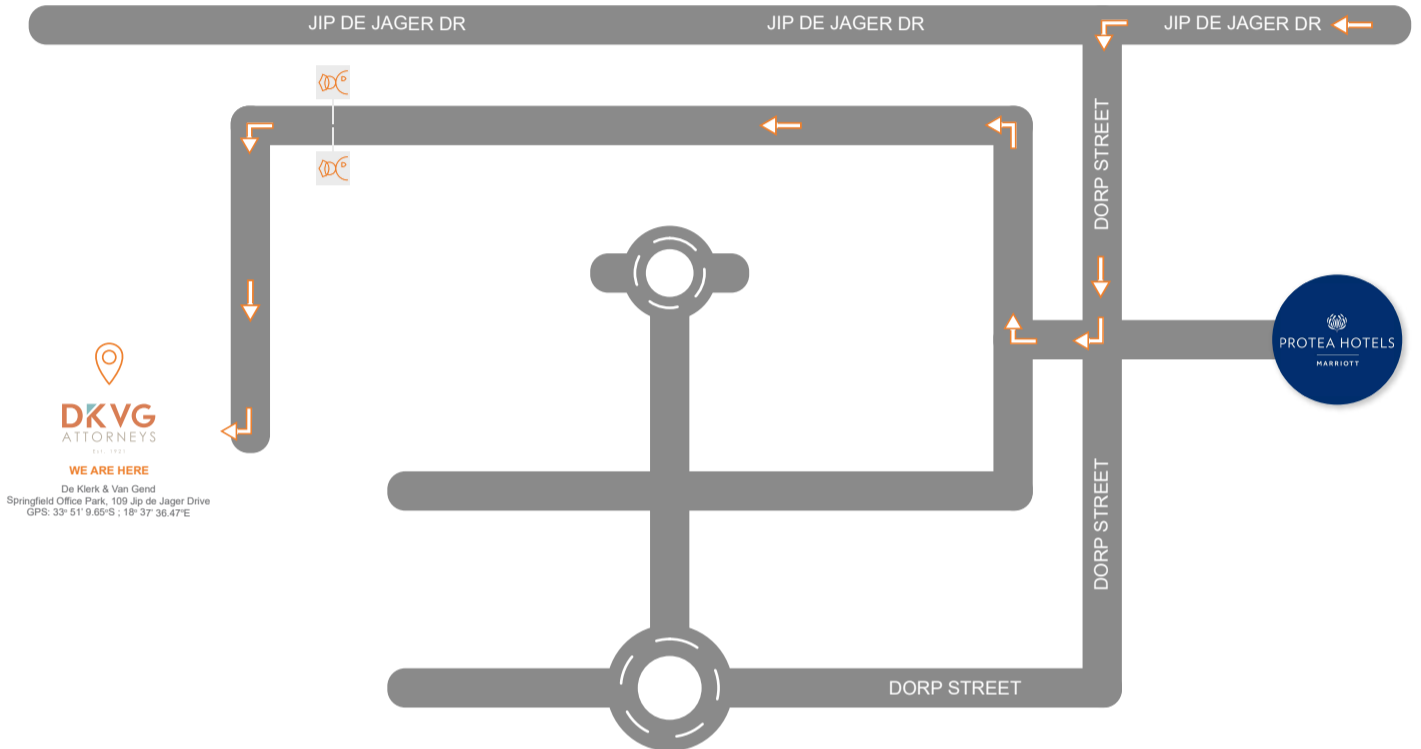

YOUR ROAD MAP TO QUALITY EXPERTISE AND CUSTOMER SERVICE

Map

[View on Google Maps](#)

Directions

How to get to our office from the N1:

- Take the Jip De Jager Dr/M16 exit.
- Pass Bellville Golf Club and drive towards Van Riebeeckhof Road.
- After passing the Protea Hotel on your left, turn left into Dorp Street.
- At the first intersection turn right and turn right at the T-junction.
- Follow the road until you get to the estate entrance, sign in with security.
- Once inside, turn left and continue straight.
- DKVG will be in front of you.
- **We are here:** Springfield Office Park, 109 Jip De Jager Dr, Bellville, 7530.