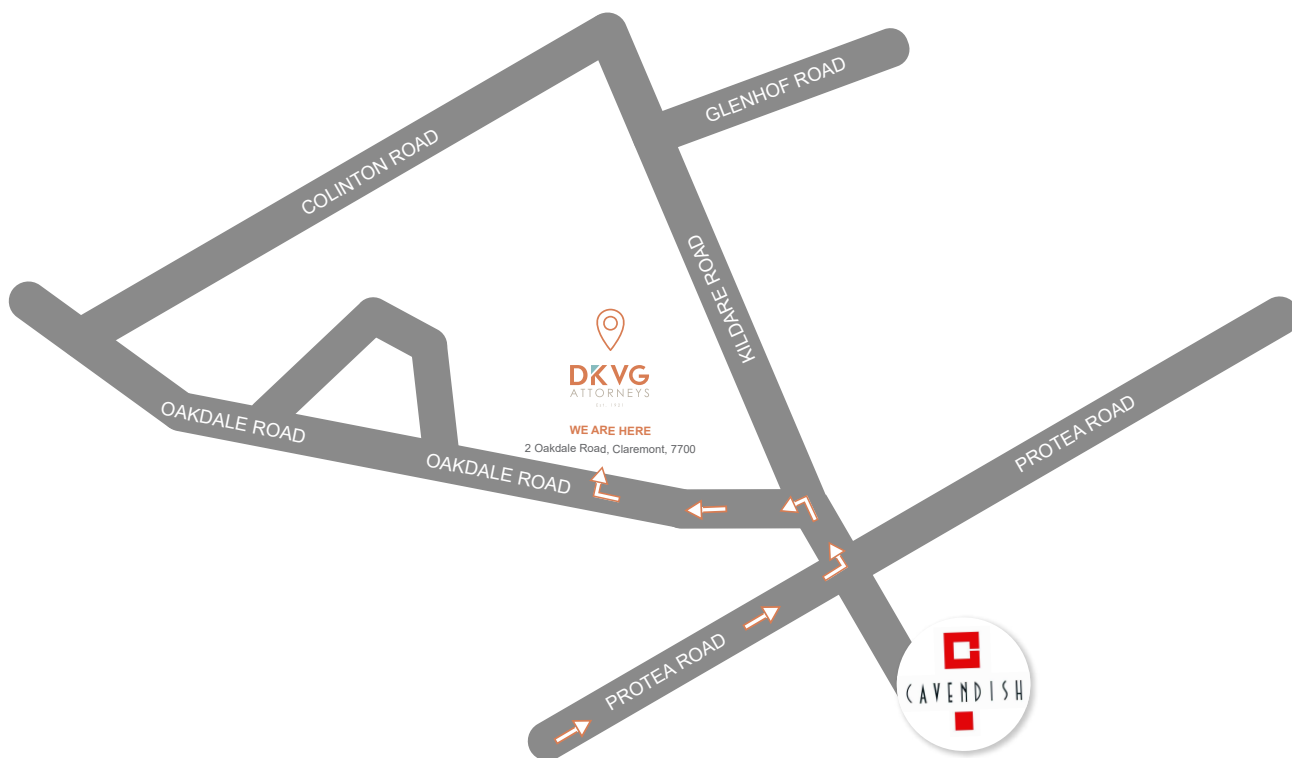

YOUR ROAD MAP TO QUALITY EXPERTISE AND CUSTOMER SERVICE

Map

[View on Google Maps](#)

Directions

How to get to our office from the N2:

- Take the exit for M3/Rhodes Drive toward Muizenberg.
- Take the M63 exit toward Newlands.
- Turn right onto Newlands Avenue.
- Just before the robot, turn left onto Kildare Road.
- Turn right onto Oakdale Road.
- **We are here:** 2 Oakdale Road, Claremont.